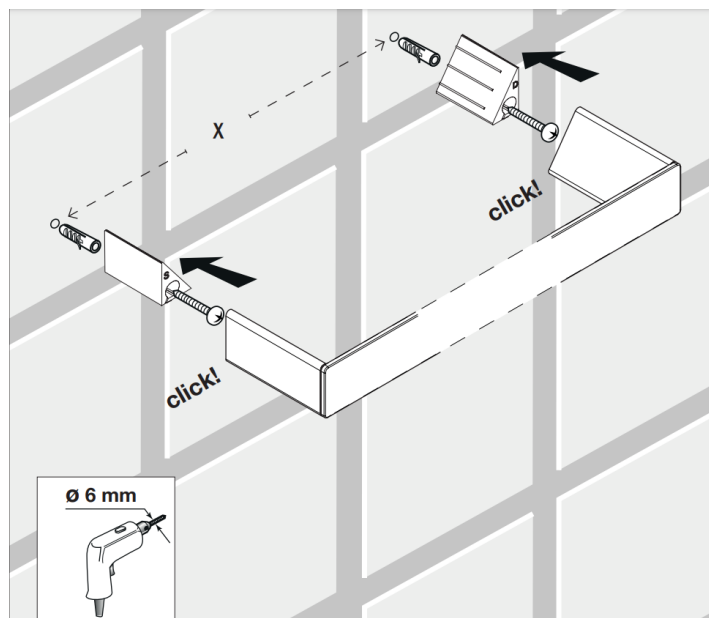

## Towel Rail 80cm

Stainless Steel - A8818D NS  
Matte Black - A8818D NE  
Matte White - A8818D WM

Designed by Matte Thun

Manufactured in Italy

2 Year Replacement Warranty

<b>A8818B</b>	<b>X=40 cm</b>
<b>A8818C</b>	<b>X=60 cm</b>
<b>A8818D</b>	<b>X=80 cm</b>